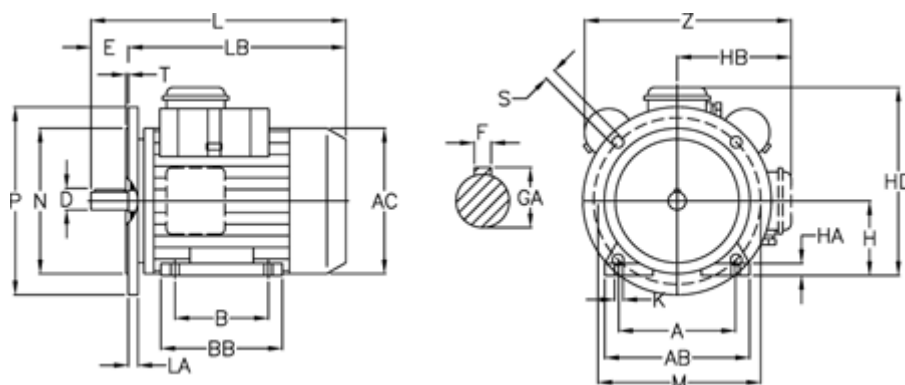

Data Sheet

Article number: 25150467002

Description: ICME Single-phase motor MD90 L4 1,5KW
4 - 1400 rpm 1x230 Volt 50Hz B3/B5 with starting & running capacitor

Measures

A = 140	H = 90	N = 130
AB = 184	HA = 14	P = 200
AC = 176	HB = 129	S = 11.5
B = 125	K = 9	T = 3.5
D = 24	L = 366	Z = 246
E = 50	LA = 12	
F = 8	LB = 316	
GA = 27	M = 165	